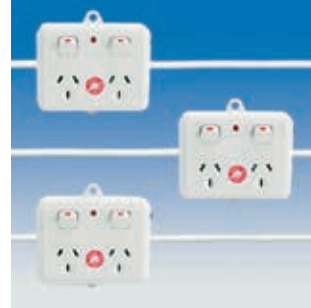

DEF4-S 4 Outlet Multi Twin Extension Lead - Surge Protected

Multi Outlet extension lead - Four twin outlet sockets with 1 metre cord between. Each socket with switch. Surge protected and overload protected.
Packaged: Colour carton

Pack Qty 4
APN 9311644048978