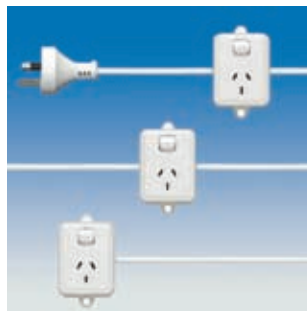

DES12 6 Outlet Chain Socket Extension Lead

Each outlet with individual (double pole) On/Off rocker switch. 2 Metre mains input lead. Rating 240 volt, maximum total load 10 amp 2400 watt. Overload protected - manual reset function. Can be wall mounted. Ideal for home, garden, office and workshop applications. Packaged: Colour carton

Pack Qty 4
APN 9311644041870