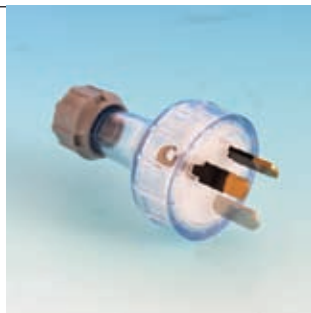

W9331T

Plug Top Clear - 10 amp

Clear - 10 Amp. Suits core 0.75mm² and 1.00mm² flexible cords. Australian and New Zealand standards approved. Packaged: Trade pack

Pack Qty **10**
APN **9311644041726**