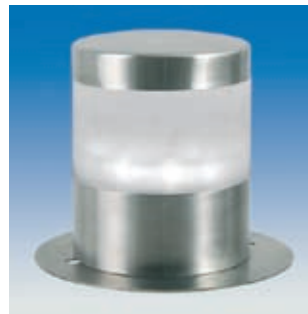

LVG551 LED Bollard Garden Light Stainless Steel 12 volt

Safe 12 volt low voltage. Stainless steel construction. Long life 12 x led cluster. 6m of cable and a weather resistant transformer. Add to your current garden lighting. Co-ordinate your house and garden lighting. Packaged: Colour carton

Pack Qty 6
APN 9311644053071