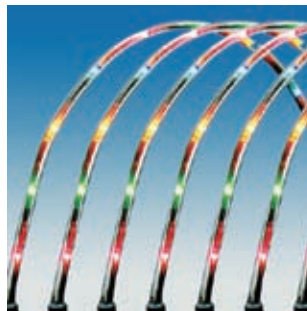

8 Multicoloured Garden Arches with 8 function controller. Safe low voltage. AC adaptor supplied. Each stack with 10 lights (Blue, Red, Orange, Green).
Packaged: Colour carton

Pack Qty 6
APN 9311644050230