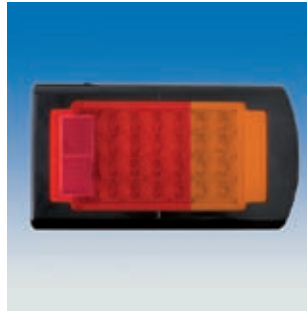

89620

Combo LED Auto Lamp Kit with 6 metre lead

Stop/Tail (Red) with inbuilt Retro Reflector Rear Direction Indicator (Amber) With Single Top (Black) with 6 metre lead.
Packaged: Clamshell

Pack Qty 4
APN 9311644051077